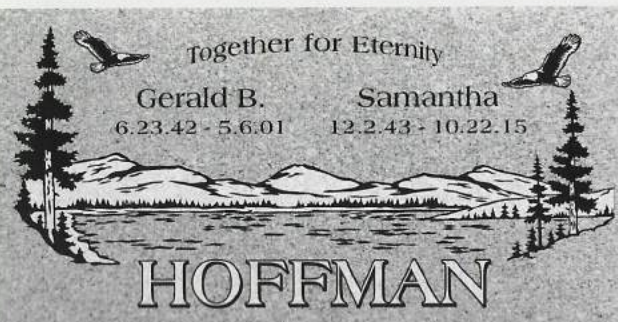

Granite Color: Chestnut

175-P

Together for Eternity

Gerald B.
6.23.42 - 5.6.01

Samantha
12.2.43 - 10.22.15