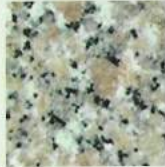

Granite Color: Classic White

67-PN

Married

Ferguson

Franklin
1942 - 2015

Joanna
1948 - 2009

Granite Color: Galaxy Black

186-P

PREMIUM GRANITE COLORS

Absolute Black

Maple Red

Classic Red

Autumn Rose

Bahama Blue

Classic Pink

Blue Pearl

Cascade Gray

Chestnut

Classic Gold

Galaxy Black

Indian Mahogany

Classic White

Emerald Pearl

Paradiso