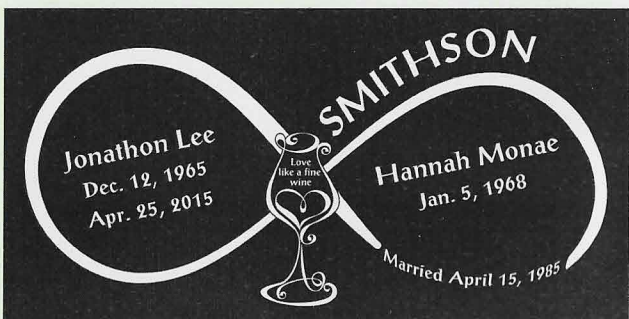

VERTICAL MARKER DESIGNS

COMPANION MARKER DESIGNS

Granite Color: Bahama Blue TMC-81N

Granite Color: Classic Red 226-P

Granite Color: Blue Pearl TMC-85N

Granite Color: Absolute Black 178-P

Granite Color: Indian Mahogany TMC-77N