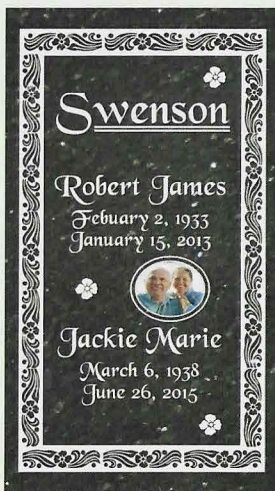

Granite Color: Emerald Pearl TMC-96N

Optional: Porcelain Photo